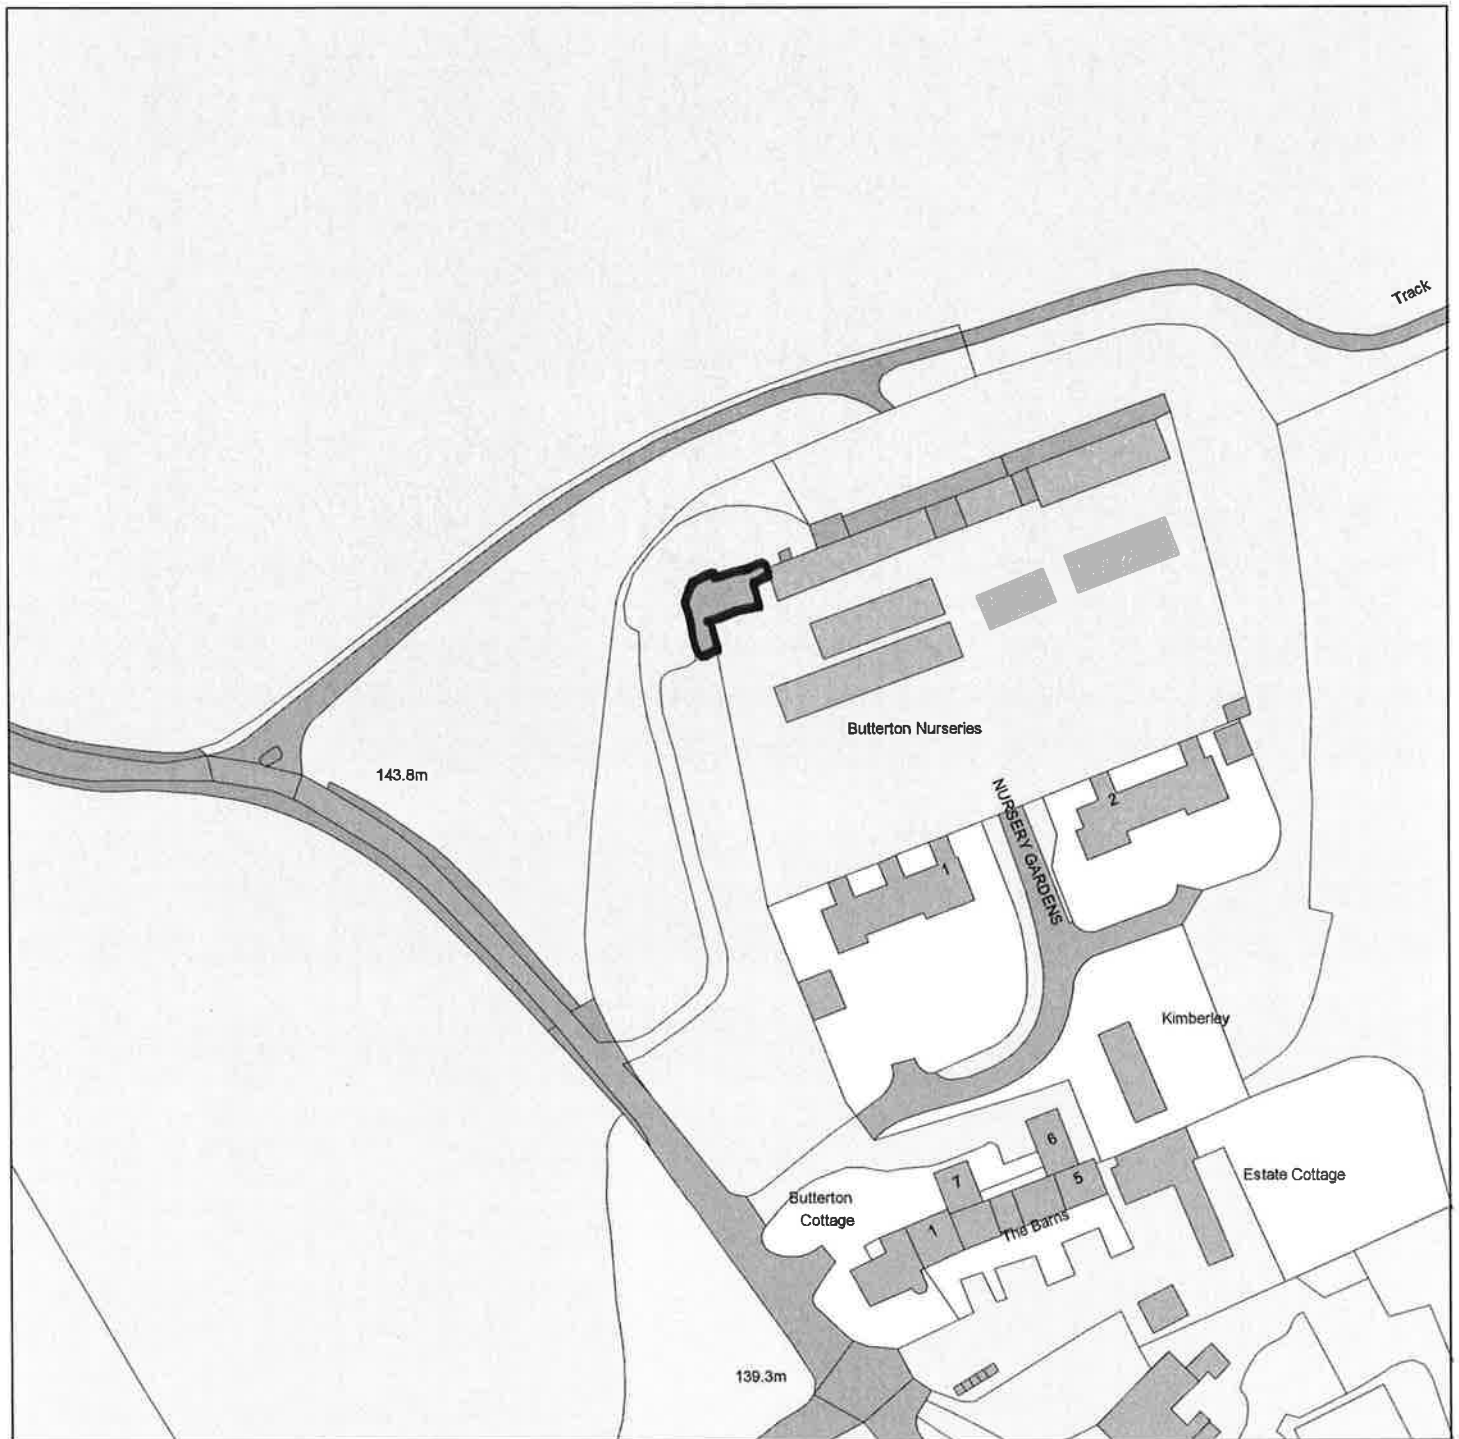

# Butterton Nurseries, Park Road, Butterton

11/423/FUL

Scale : 1:1250

Reproduced from the Ordnance Survey map with the permission of the Controller of Her Majesty's Stationery Office © Crown Copyright 2000.

Unauthorised reproduction infringes Crown Copyright and may lead to prosecution or civil proceedings.

Produced using ESRI (UK)'s MapExplorer 2.0 - <http://www.esriuk.com>

<b>Organisation</b>	Not Set
<b>Department</b>	Not Set
<b>Comments</b>	Not Set
<b>Date</b>	24 August 2011
<b>SLA Number</b>	Not Set